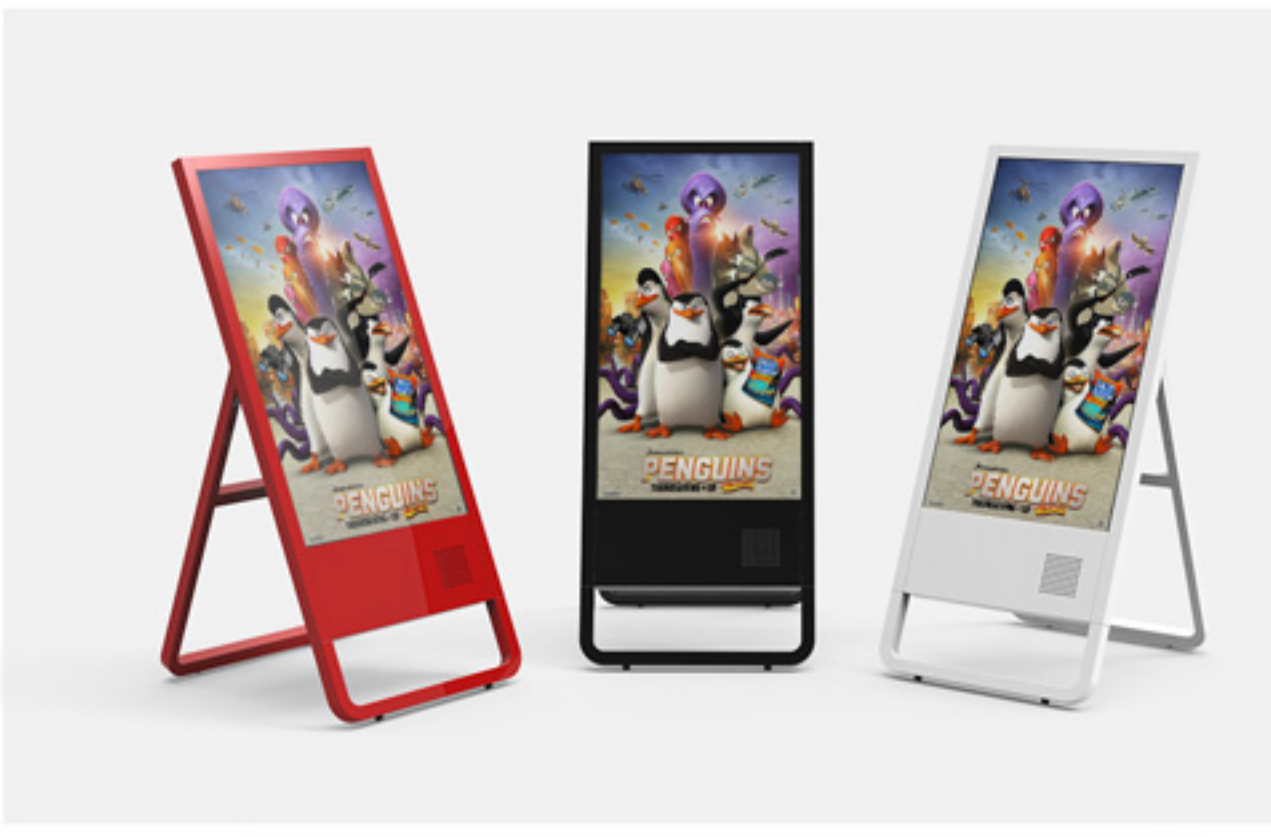

DSF-A443-S1

A-Board Digital Signage

Product Parameters

OS Support	WIN7/10 (trial version)	Android 4.4.4
CPU	Intel J1800 dual-core 2.41G	A83T Cortex-A7 octa-core 2.0GHz
System Memory	2G	1G
Disk	64G(SSD)	8G
Speaker	5W*2	5W*2
Interface	USB*2, RJ45*1	USB*2, RJ45*1
Network	RJ45/WIFI	
No Touch	Tempered glass screen protection	
LCD		
Type	TFT-LCD	Contrast Ratio
Screen size	43"	Response time
Max Resolution	1920x1080	Viewing angle
Aspect Ratio	16:9	Display Colors
Brightness	450cd/m ²	Refresh Rate
Panel Life	50000 hours	
Power		
Voltage	100V-240VAC,50/60Hz	Power Consumption
		75W
Enclosure		
Material	SPCC	Surface
Overall size	L600 x W90 x H1408mm	Color
Net weight	28kg	White, black or customized
Application		
Working temperature	0~40°C	Storage temperature
Working humidity	20%~80%	Storage humidity
Application	indoor	10%~90%

Product Features

Standard 43 inch screen size

All metal construction, safe and durable

Screen protection with armorplate glass

An antenna gets better signal

Secure with key lock ,plug and play with 2 USB interface

Two castors for movement, another feet for standing

Simple for folding, easy for transportation

High-definition image quality to bring your message to a vivid color

Application Scenarios

XIAMEN MAKEN TECH CO.,LTD.