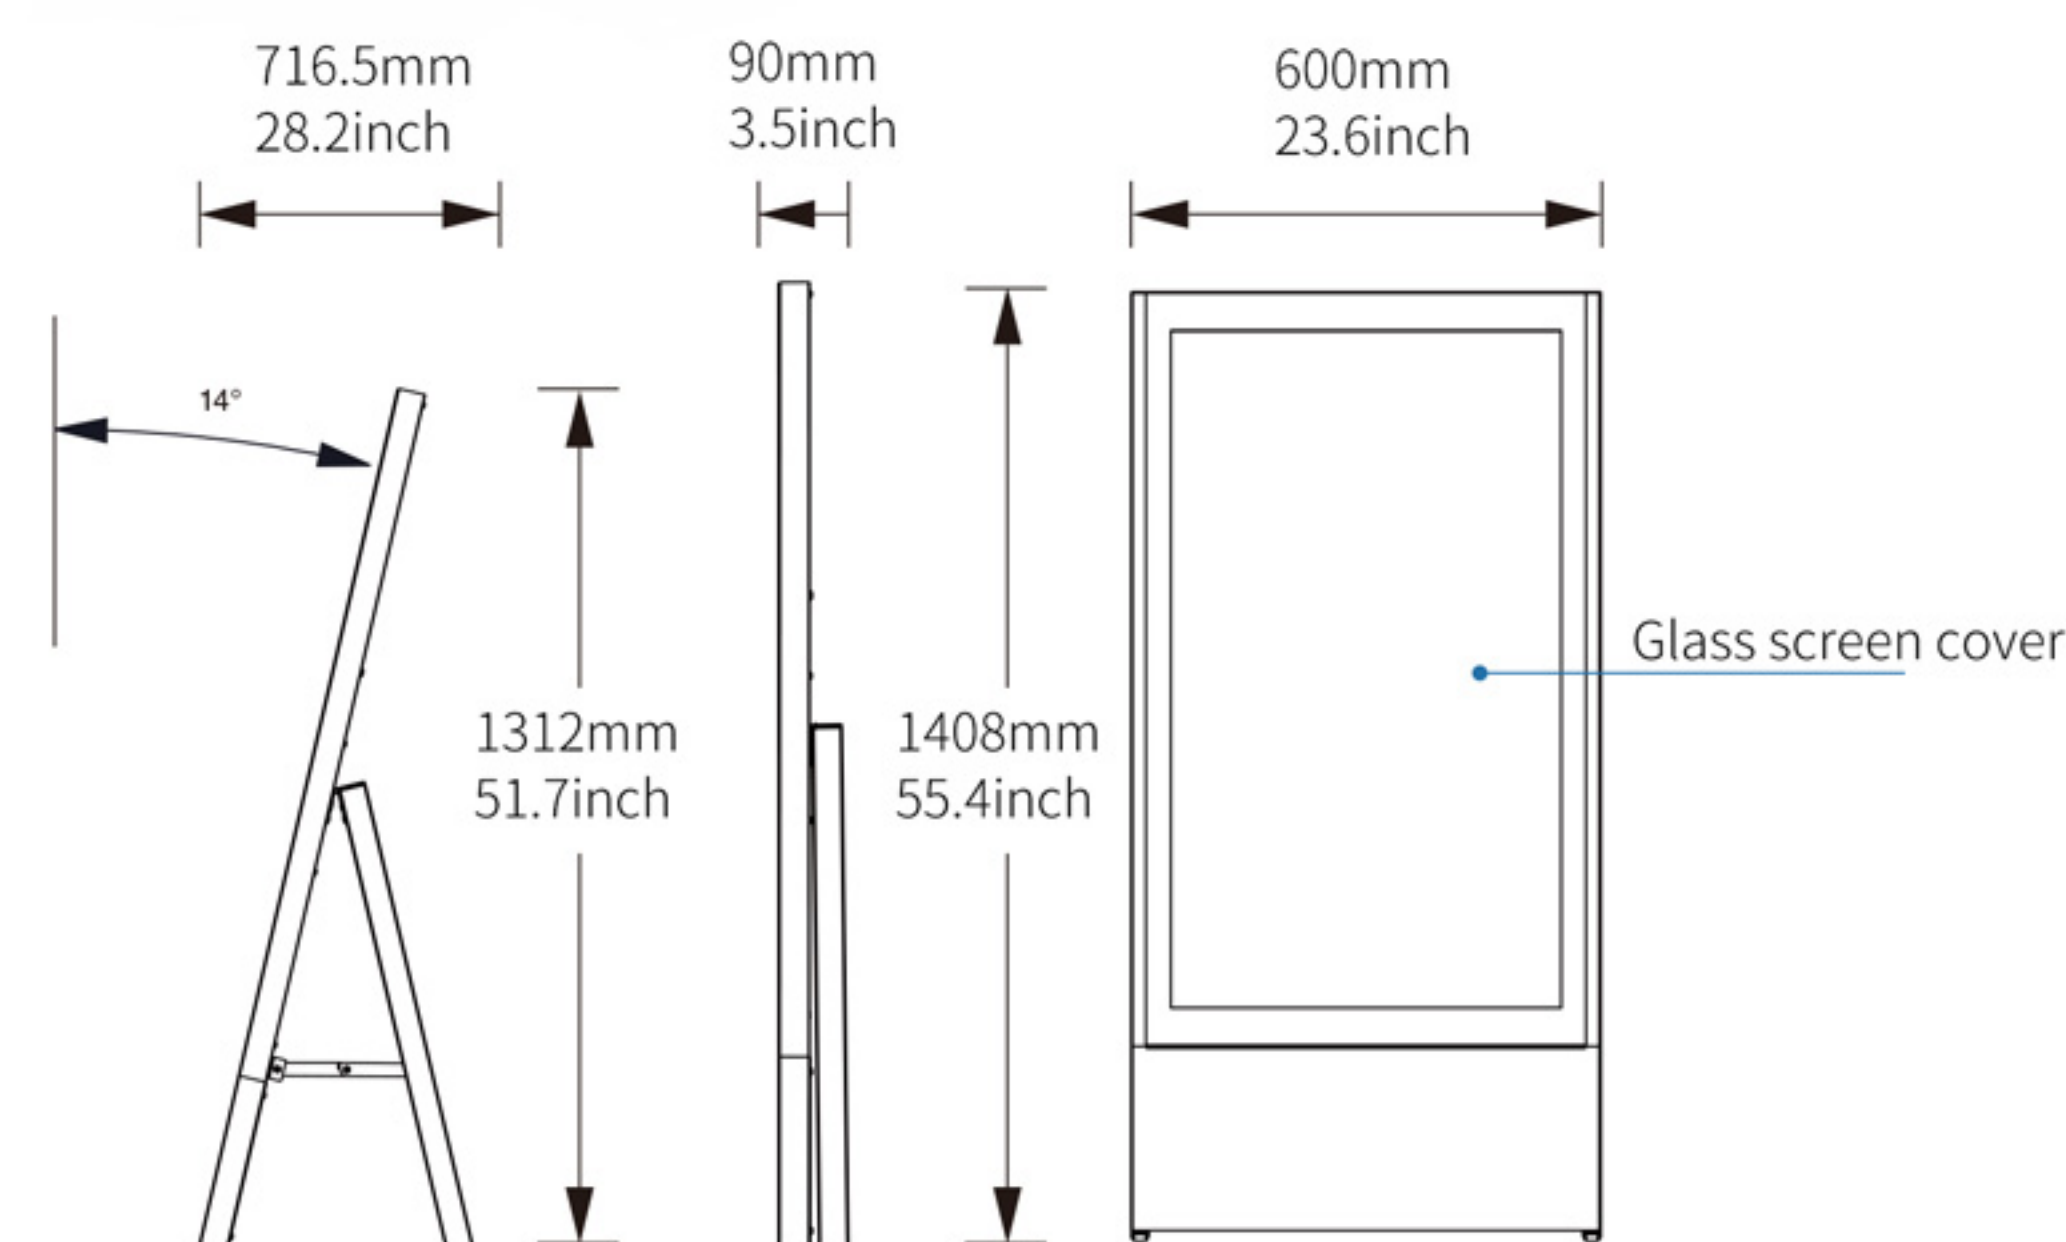

DSF-A443-S1

A-Board Digital Signage

Product Parameters

OS Support	WIN7/10 (trial version)	Android 4.4.4
CPU	Intel J1800 dual-core 2.41G	A83T Cortex-A7 octa-core 2.0GHz
System Memory	2G	1G
Disk	64G(SSD)	8G
Speaker	5W*2	5W*2
Interface	USB*2, RJ45*1	USB*2, RJ45*1
Network	RJ45/WIFI	
No Touch	Tempered glass screen protection	
LCD		
Type	TFT-LCD	Contrast Ratio
Screen size	43"	Response time
Max Resolution	1920x1080	Viewing angle
Aspect Ratio	16:9	Display Colors
Brightness	450cd/m ²	Refresh Rate
Panel Life	50000 hours	
Power		
Voltage	100V-240VAC,50/60Hz	Power Consumption
		75W
Enclosure		
Material	SPCC	Surface
Overall size	L600 x W90 x H1408mm	Color
Net weight	28kg	White, black or customized
Application		
Working temperature	0~40°C	Storage temperature
Working humidity	20%~80%	Storage humidity
Application	indoor	10%~90%

Product Features

Standard 43 inch screen size

All metal construction, safe and durable

Screen protection with armorplate glass

An antenna gets better signal

Secure with key lock ,plug and play with 2 USB interface

Two castors for movement, another feet for standing

Simple for folding, easy for transportation

High-definition image quality to bring your message to a vivid color

Application Scenarios

XIAMEN MAKEN TECH CO.,LTD.