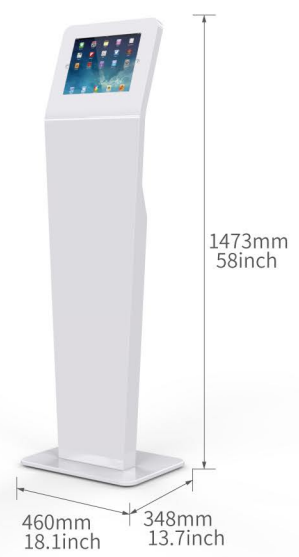

## SF-103

Floor standing kiosk

### Product Parameters

Model	Specifications		Tablet Compatibility
SF-103	460W x 348D x 1473H mm 18.1W x 13.7D x 58H inch		Standard: iPad Pro Custom service: Other sizes can be custom-made
	Material	Net Weight	Color Options
	SPCC	20KG/44.1LBS	Black, White, or using sticker as required